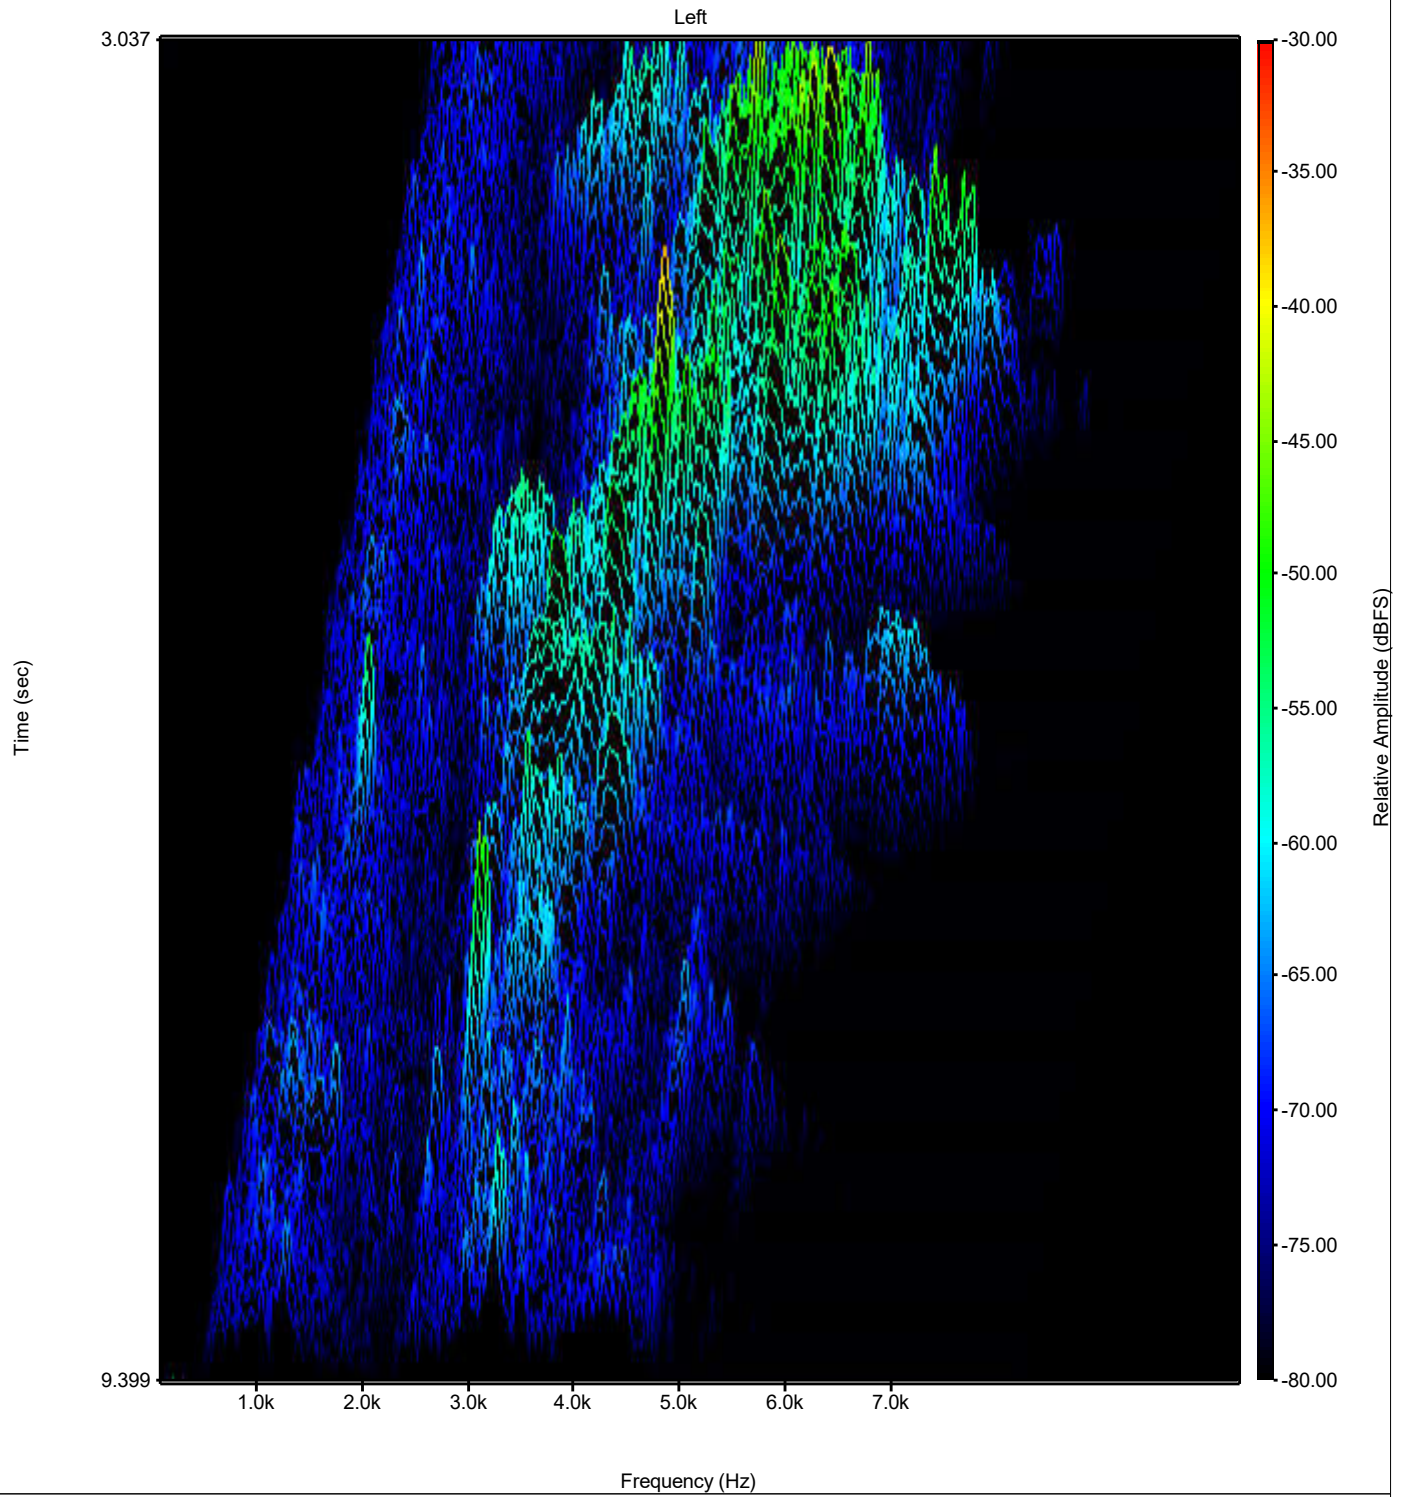

Left Channel
Sampling Rate: 44100
FFT size: 2048
Averaging: 2
Window: Hanning

Sample Print out

Printed By: SpectraPLUS-SC Sound Card Edition
Licensed To: takokado
Sat Oct 10 15:25:07 2020

Memo wright

Left Channel
Sampling Rate: 44100
FFT size: 2048
Averaging: 2
Window: Hanning

Sample Print out

Printed By: SpectraPLUS-SC Sound Card Edition
Licensed To: takokado
Sat Oct 10 15:23:27 2020

Memo wright