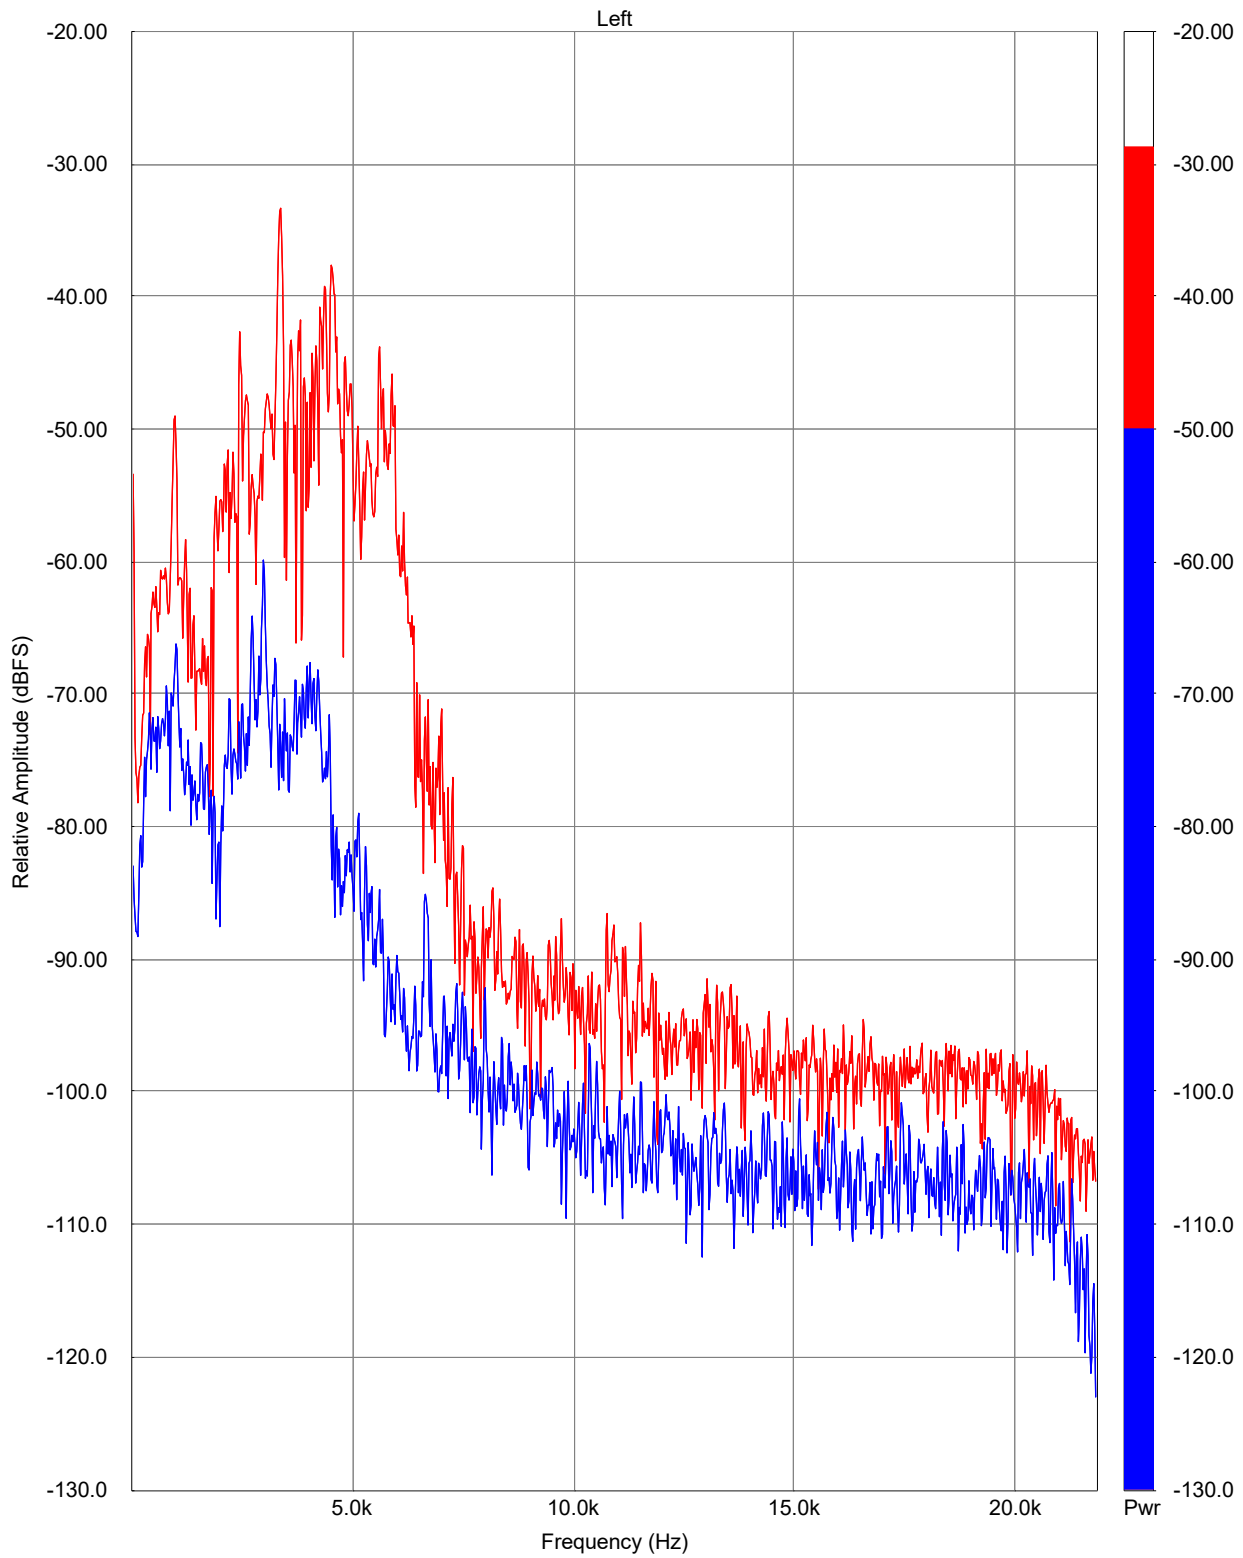

Left Channel
Sampling Rate: 44100
FFT size: 2048
Averaging: 2
Window: Hanning

Sample Print out

Printed By: SpectraPLUS-SC Sound Card Edition
Licensed To: takokado
Sat Oct 10 15:25:07 2020

Memo wright

Left Channel
Sampling Rate: 44100
FFT size: 2048
Averaging: 2
Window: Hanning