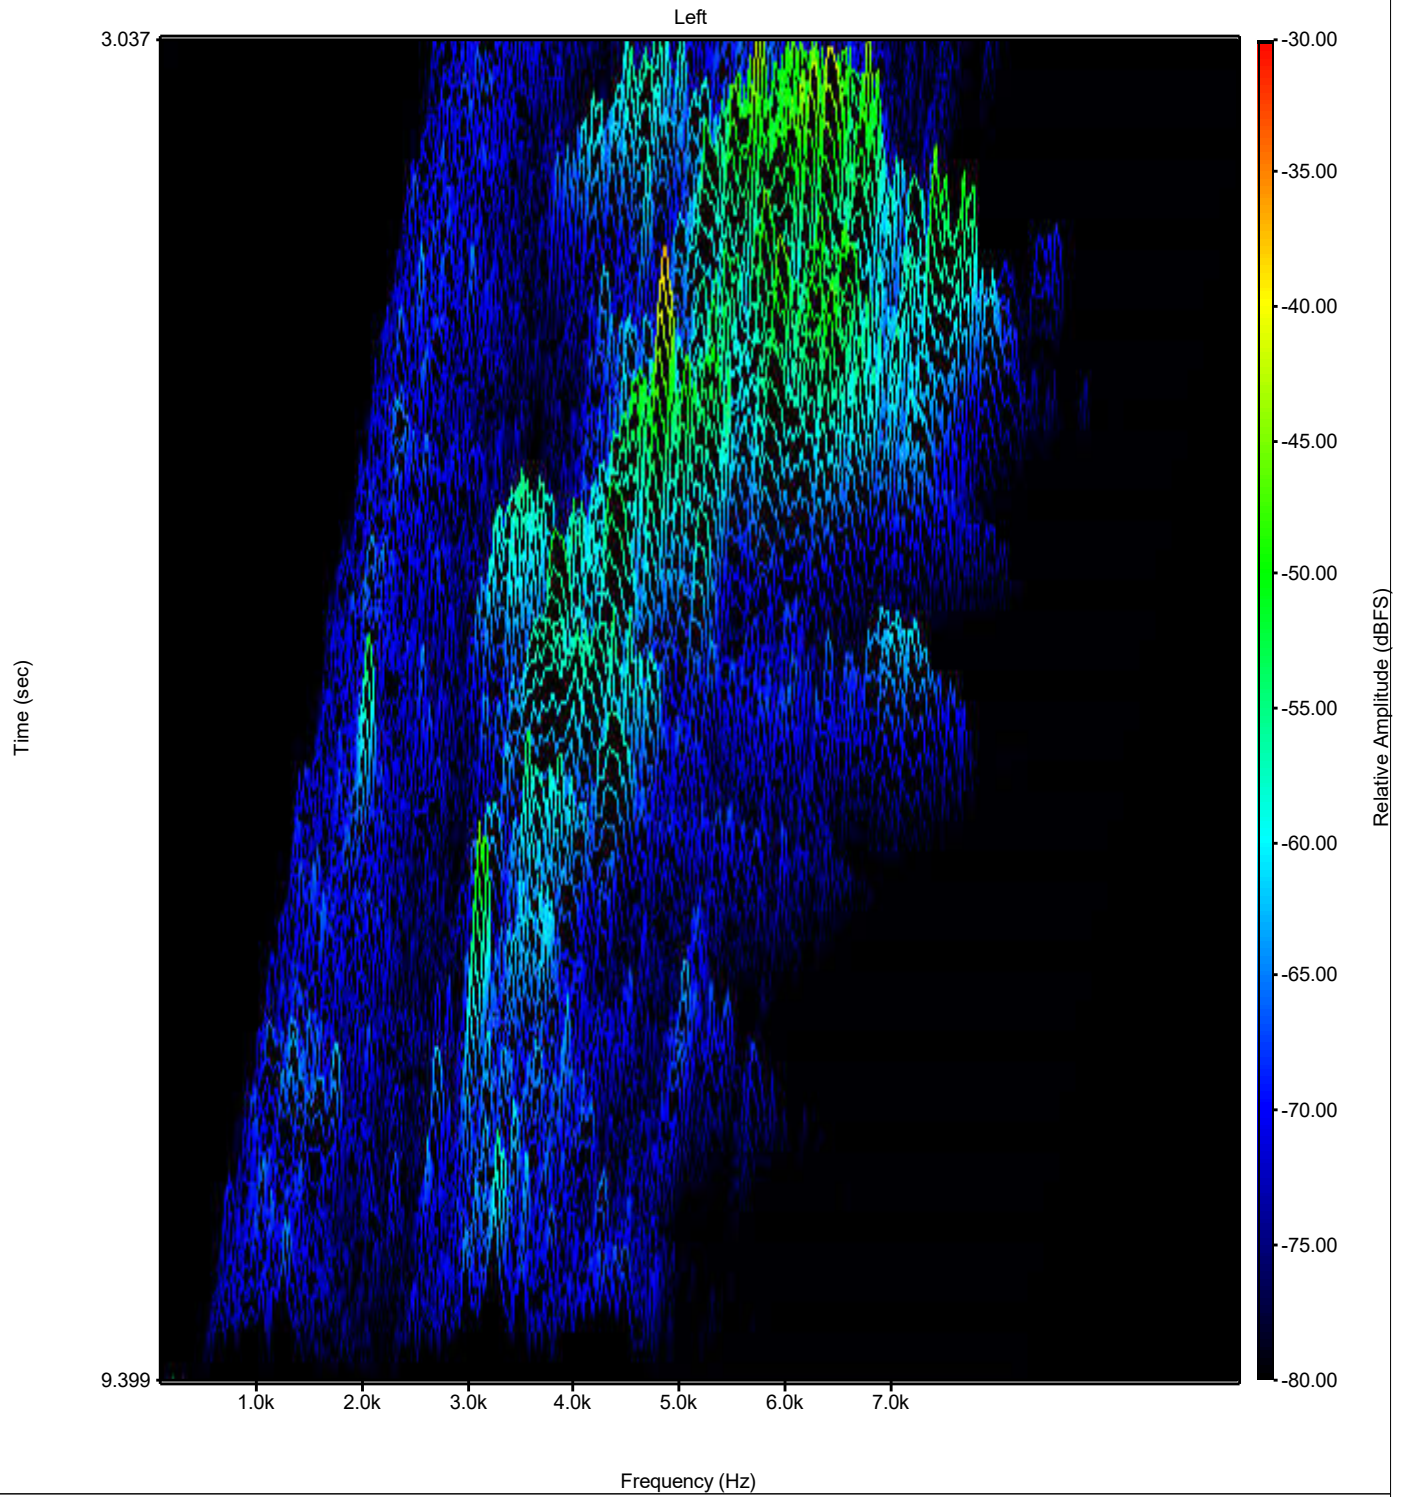

Left Channel
Sampling Rate: 44100
FFT size: 2048
Averaging: 2
Window: Hanning

Sample Print out

Printed By: SpectraPLUS-SC Sound Card Edition
Licensed To: takokado
Sat Oct 10 15:23:27 2020

Memo wright